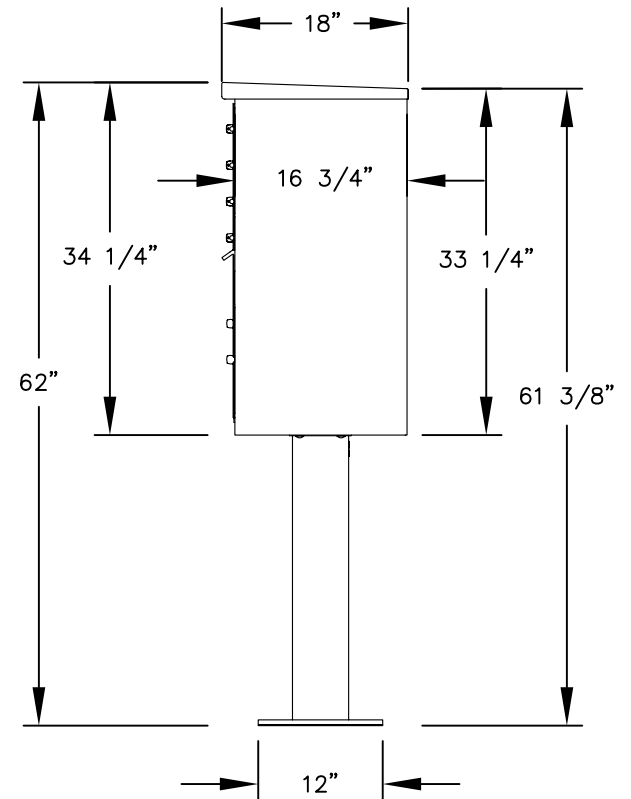

PEDESTAL BASE
BOLT PATTERN

3308
TYPE I CBU

(INCLUDES PEDESTAL)

MODEL #3308
CLUSTER BOX UNIT
(F SERIES)

AVAILABLE COLORS:
SANDSTONE, BRONZE, GREEN, BLACK, WHITE
OR GRAY (FOR REPLACEMENT UNITS)

DRAWN: 10/10

Established in 1936, Salsbury Industries is the industry leader in manufacturing and distributing quality mailboxes.