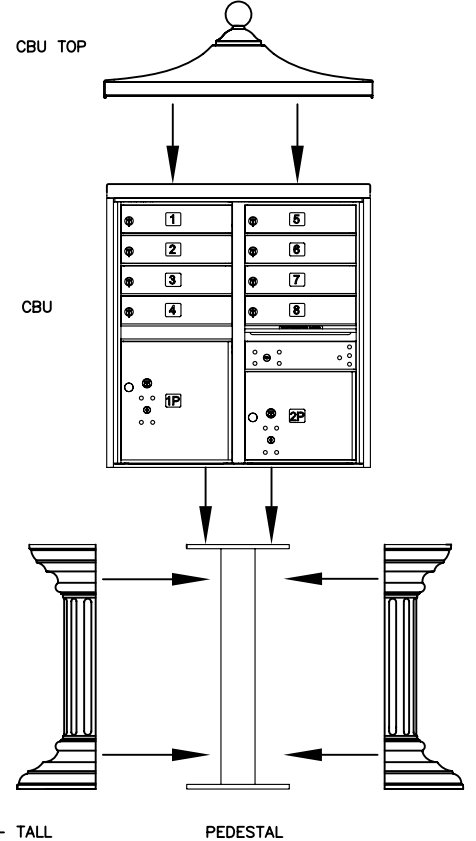

- 3308R INCLUDES:**
- (1) CBU
 - (1) PEDESTAL
 - (1) CBU TOP
 - (1) PEDESTAL COVER - TALL

TYPICAL ASSEMBLY:
(See Installation Instructions for more detail)

MODEL #3308R
REGENCY DECORATIVE
CLUSTER BOX UNIT